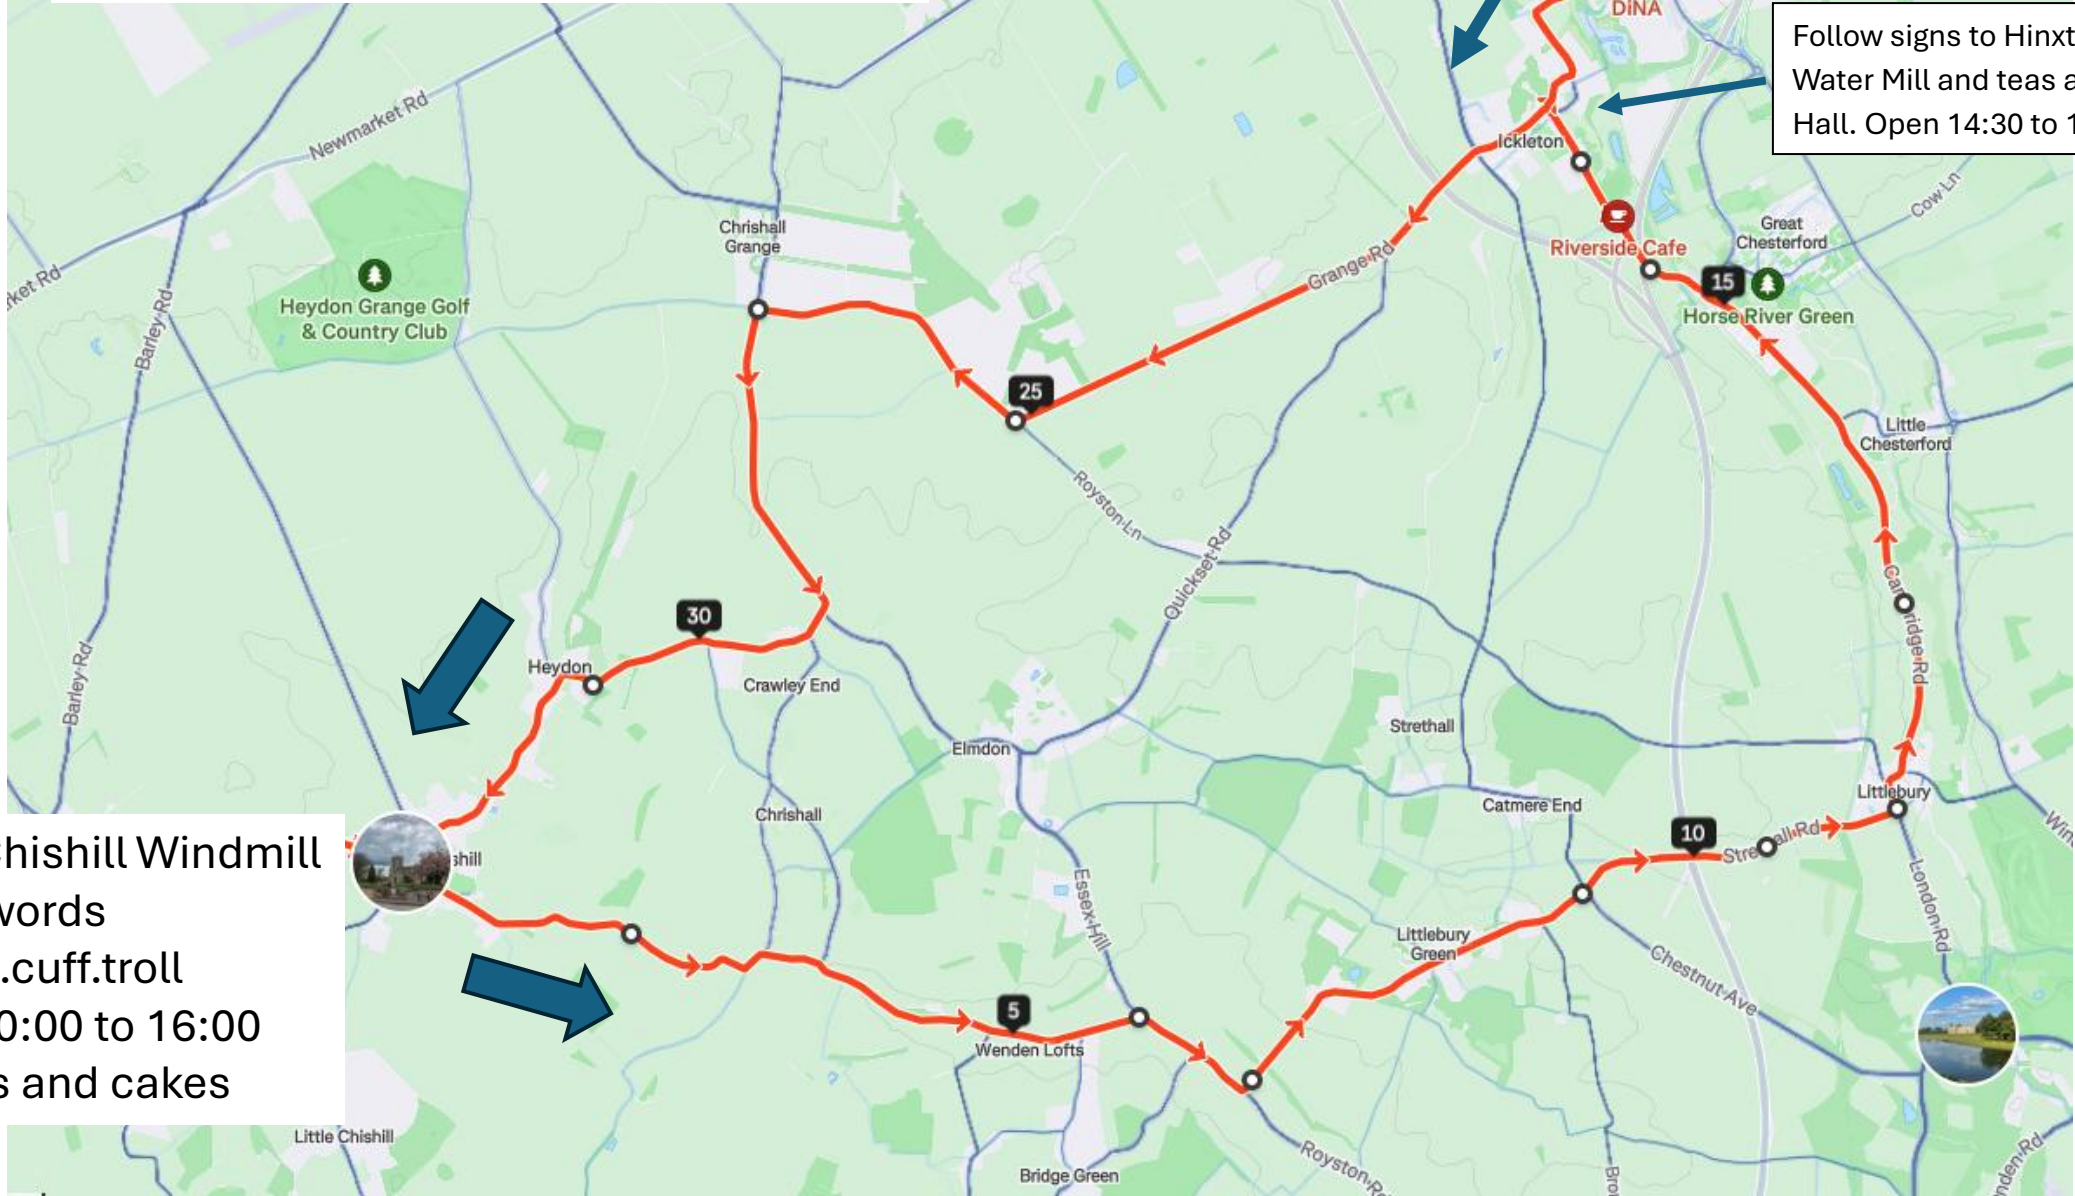

Great Chishill Windmill Cycling Event

Circuit to Hinxtion Water Mill 35km

Water mill is in Mill Lane
What3words
///rear.sudden.repayment

Follow signs to Hinxtion for
Water Mill and teas at Village
Hall. Open 14:30 to 17:00

Great Chishill Windmill
What3words
///hurls.cuff.troll
Open 10:00 to 16:00
For teas and cakes